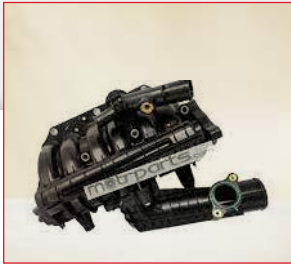

MANIFOLD INTAKE

0302CAM01551N

Applicable Model: Bolero

MLP Point: 30

MRP: Rs.3,732/-