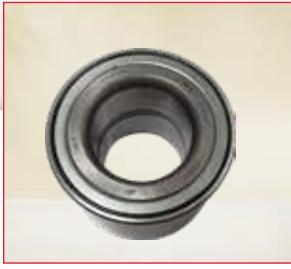

### WHEEL BEARING

00194061

Applicable Model: Bolero

**MLP Point: 14**

**MRP: Rs.1,737/-**

**WHEEL BEARING**

00194071

Applicable Model: Bolero