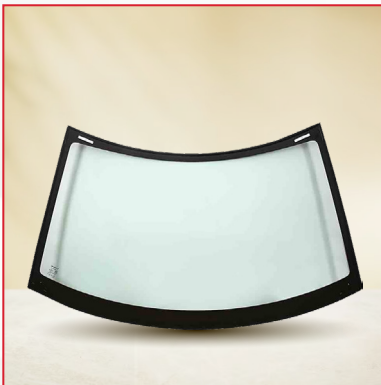

MAHINDRA
**WINDSHIELD
CATALOGUE**

Mahindra Windshield Description

GLASS ASSEMBLY WINDSCREEN TINTED

Part No. : 0111AAG00310N

Applicable Model: Scorpio S3,S2,S5,S10,S9,S7,S6,S8

MRP: Rs.7,299/-

ASSY WIND SCREEN GLASS TINTED

Part No. : 0111AAW00090N

Applicable Model: XUV500 W4,W5t

MRP: Rs.7,010/-

ASSEMBLY WIND SCREEN GLASS WITH RLS

Part No. : 0111AAW00100N

Applicable Model: XUV500 All

MRP: Rs.6,625/-

GLASS ASSEMBLY WINDSCREEN GR.TINTED RTL