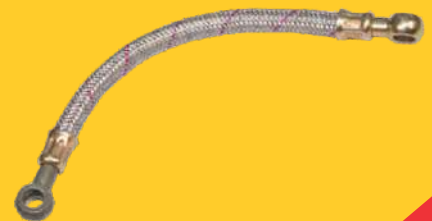

81

**FUEL LINE FILTER TO FIP
13 INCH FLEXIBLE PIPE**

UV & COMMON SPARES

NOTE : _____

_____

_____