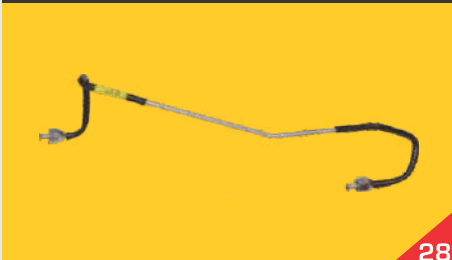

SCORPIO

**Part No. 0606CB0570N**

25

BRAKE HOSE FRONT 500mm BIL SCORPIO W  
22 INCH WITH SPRING PROTECTED

SCORPIO REFRESH LX/SLE/VLX

**Part No. 0606CB1170N**

26

BRAKE HOSE REAR BIL - ABS  
15 INCH RUBBER PIPE WITH SPING PROTECTION

SCORPIO

**Part No. 0606CB1860N**

27

TUBE EHCU TO FRT LH WHEEL (1ST).  
METAL THIN LONG PIPE

SCORPIO

NOTE : \_\_\_\_\_  
\_\_\_\_\_  
\_\_\_\_\_

## BRAKE PIPE

Part No. 0606CA0170N

28

BRAKE TUBE 3 WAY T TO FRT LT WH  
METAL PIPE WITH 7 BENDS

SCORPIO GETAWAY / SCORPIO CRDE/  
SCORPIO TURBO

Part No. 0606CAA10121N

29

BRAKE HOSE REAR