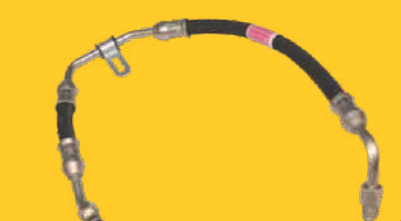

26

HOSE PRESSURE STRG PUMP M-HAWK
PARTIAL METAL & RUBBER

QUANTO/ XYLO

Part No. 1102CAA02600N