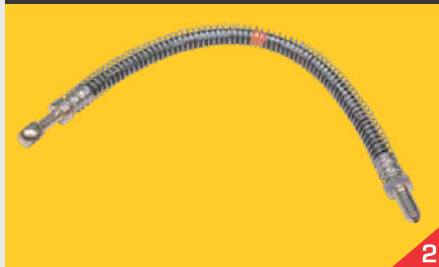

SCORPIO

**Part No. 0606CB0420N**

23

TUBE REAR TO T RH WHEEL -W  
METAL PIPE

SCORPIO

**Part No. 0606CB0430N**

24

TUBE REAR TO T LH WHEEL -W  
METAL PIPE 10 BENDS

SCORPIO

**Part No. 0606CB0570N**

25

BRAKE HOSE FRONT 500mm BIL SCORPIO W  
22 INCH WITH SPRING PROTECTED

SCORPIO REFRESH LX/SLE/VLX

**Part No. 0606CB1170N**

26

BRAKE HOSE REAR BIL - ABS  
15 INCH RUBBER PIPE WITH SPING PROTECTION