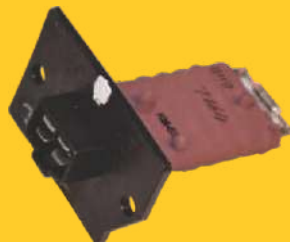

26

BLOWER RESISTOR PLATE TYPE
4 PIN

KUV/SCORPIO REFRESH

Part No. 1105DAA00811N