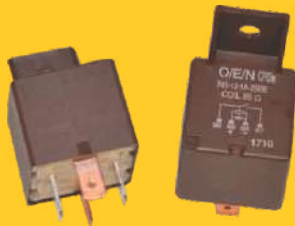

15

RELAY BLOWER 30A

4 PIN BIG RELAY

**BOLERO POWER PLUS/NUVOSPORTS/
QUANTO/SCORPIO/XYLO**

Part No. 1801DA0131N

16

RELAY CRDI-ECU WITH DIODE

4 PIN RELAY BIG WITH 2 PIN METAL & 2 PIN COPPER

SCORPIO/XYLO

Part No. 1801DA0141N