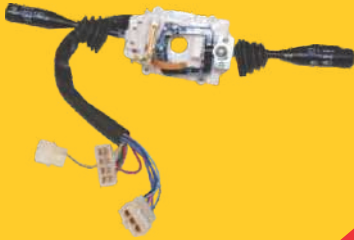

SWITCH

Part No. 1105AA0171N

64

COMBINATION SW WITHOUT HAZARD

UV & COMMON SPARES

Part No. 0111JG0010N