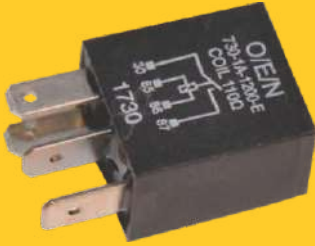

RELAY / HORN / WIPER

Part No. 1801CA5390N

10

HEAD LAMP RELAY

BOLERO PICKUP

Part No. 1801DAA00821N