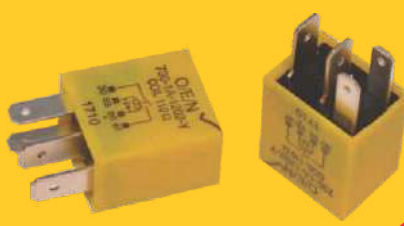

**BOLERO POWER PLUS/NUVOSPORTS/  
QUANTO/SCORPIO/XYLO**

**Part No. 1801DA0131N**

16

**RELAY CRDI-ECU WITH DIODE**

4 PIN RELAY BIG WITH 2 PIN METAL & 2 PIN COPPER

**SCORPIO/XYLO**

**Part No. 1801DA0141N**

17