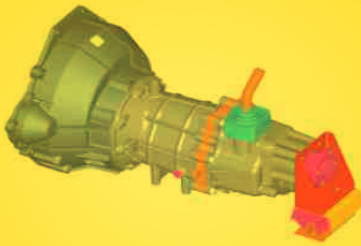

Transmission/ Transaxle Oil

Maximile Syntec F2

Vehicle Model	System	Filling Qty. (Litres)	Change Period
XUV 500	Transaxle	3.0	Drain interval upto 1,00,000 km
Scorpio m2DiCR	5 Speed Trans.	2.0	Drain interval upto 1,00,000 km
Scorpio mHawk	5MT 320	2.25	Drain interval upto 1,00,000 km
Xylo	5 Speed Trans.	2.0	Drain interval upto 1,00,000 km
Nuvo Sport	5MT 320	2.25	Drain interval upto 1,00,000 km
TUV 300	5MT 320	2.25	Drain interval upto 1,00,000 km
KUV 100	Transaxle - TX200	1.5	Drain interval upto 1,00,000 km
Bolero	5 Speed Trans.	2.0	Drain interval upto 1,00,000 km
Bolero Power +	5MT 320	2.25	Drain interval upto 1,00,000 km
Verito & Verito Vibe	Transaxle~JH3066 & JH3053	3.5	Drain interval upto 1,00,000 km
Rexton	MT 2.7	3.5	Drain interval upto 60,000 km
Imperio	5 Speed Trans.	2.0	Drain interval upto 1,00,000 km
Maxximo	4 Speed Trans.	1.0	Drain interval upto 60,000 km

Maximile Synchro UV2

Vehicle Model	System	Filling Qty. (Litres)	Change Period
Bolero	5 Speed Trans.	2.0	Drain interval upto 40,000 km
Bolero Pickup	5 Speed Trans.	2.0	Drain interval upto 40,000 km
Supro	Transaxle - 5R100M	1.00	Drain interval upto 40,000 km
Jeeto	Transaxle - 4F60M	1.25	Drain interval upto 40,000 km
Alfa	Transaxle - 4F18M	1.5	Drain interval upto 20,000 km
Gio	Transaxle - 4F21M	1.25	Drain interval upto 20,000 km