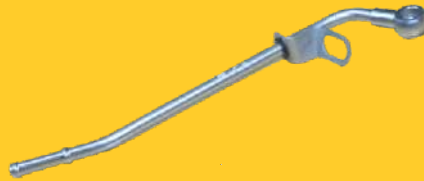

122

PIPE DEGASSING - EAGLE 2 CYL.

MAXXIMO

Part No. 0606CAB06030N