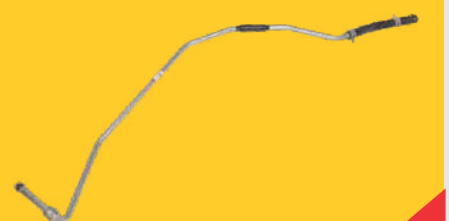

27

HOSE FUEL TANK TO FILLER NECK

QUANTO/ XYLO

NOTE : _____
_____
_____