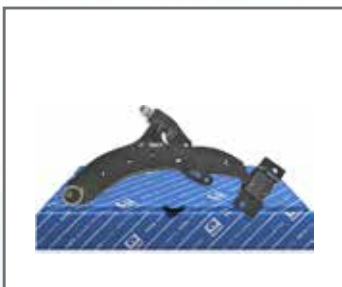

Lower Link Assy Front

542432100123

MLP Point-105

Applicable models: Tiago, Tigor

MRP: Rs.2,721/-